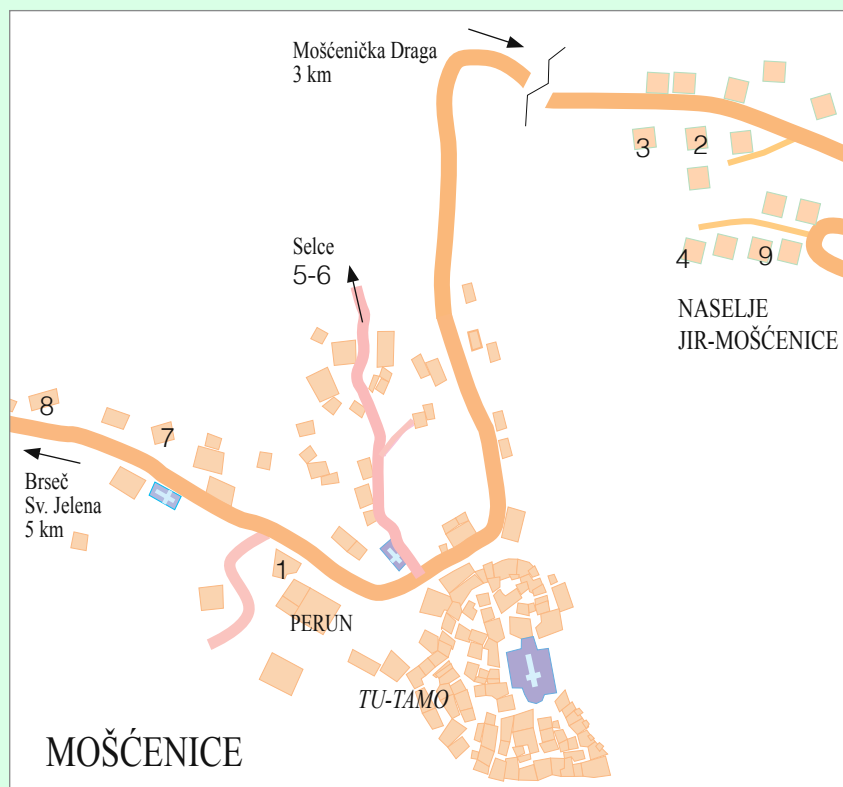

# Mošćenička DRAGA

OBITELJSKI SMJEŠTAJ  
FAMILIENUNTERKUNFT  
ALLOGGIO FAMILIARE  
FAMILY ACCOMODATION

MOŠĆENIČKA  
DRAGA

OPATIJA RIVIERA

**Mošćenička Draga** staro je ribarsko mjesto jedinstvene ljepote. Smještena u Kvarnerskom zaljevu, sa šljunčanim plažama i bistrim morem, pod obroncima Učke (1400 m) okružena ljekovitom i mirisnom mediteranskom šumom, postala je atraktivno mjesto za obiteljski odmor.

Mošćenička Draga, biser Opatijske rivijere, spojem tradicionalnog i modernog, raskošnom prirodom i bogatom turističkom ponudom, nudi rijedak i nezamjenjiv ugođaj.

**Mošćenička Draga** is an old fishing village with a truly unique beauty. Located in the Gulf of Kvarner, with pebble beaches and a crystal clear sea, just under the foothills of Mt Učka (1,400 m) and surrounded by healing, fragrant Mediterranean woods, it has become one of the most attractive attractive place for family holidays. History and nature, merged into an incomparable whole, tempt one to our the surrounding villages: **Mošćenice** (3 km distant), **Brseč** (10 km) and **Kraj** (2 km). Your stay in well-appointed flats and rooms in private accommodation is bound to be made even more pleasant by the warmth of your hosts.