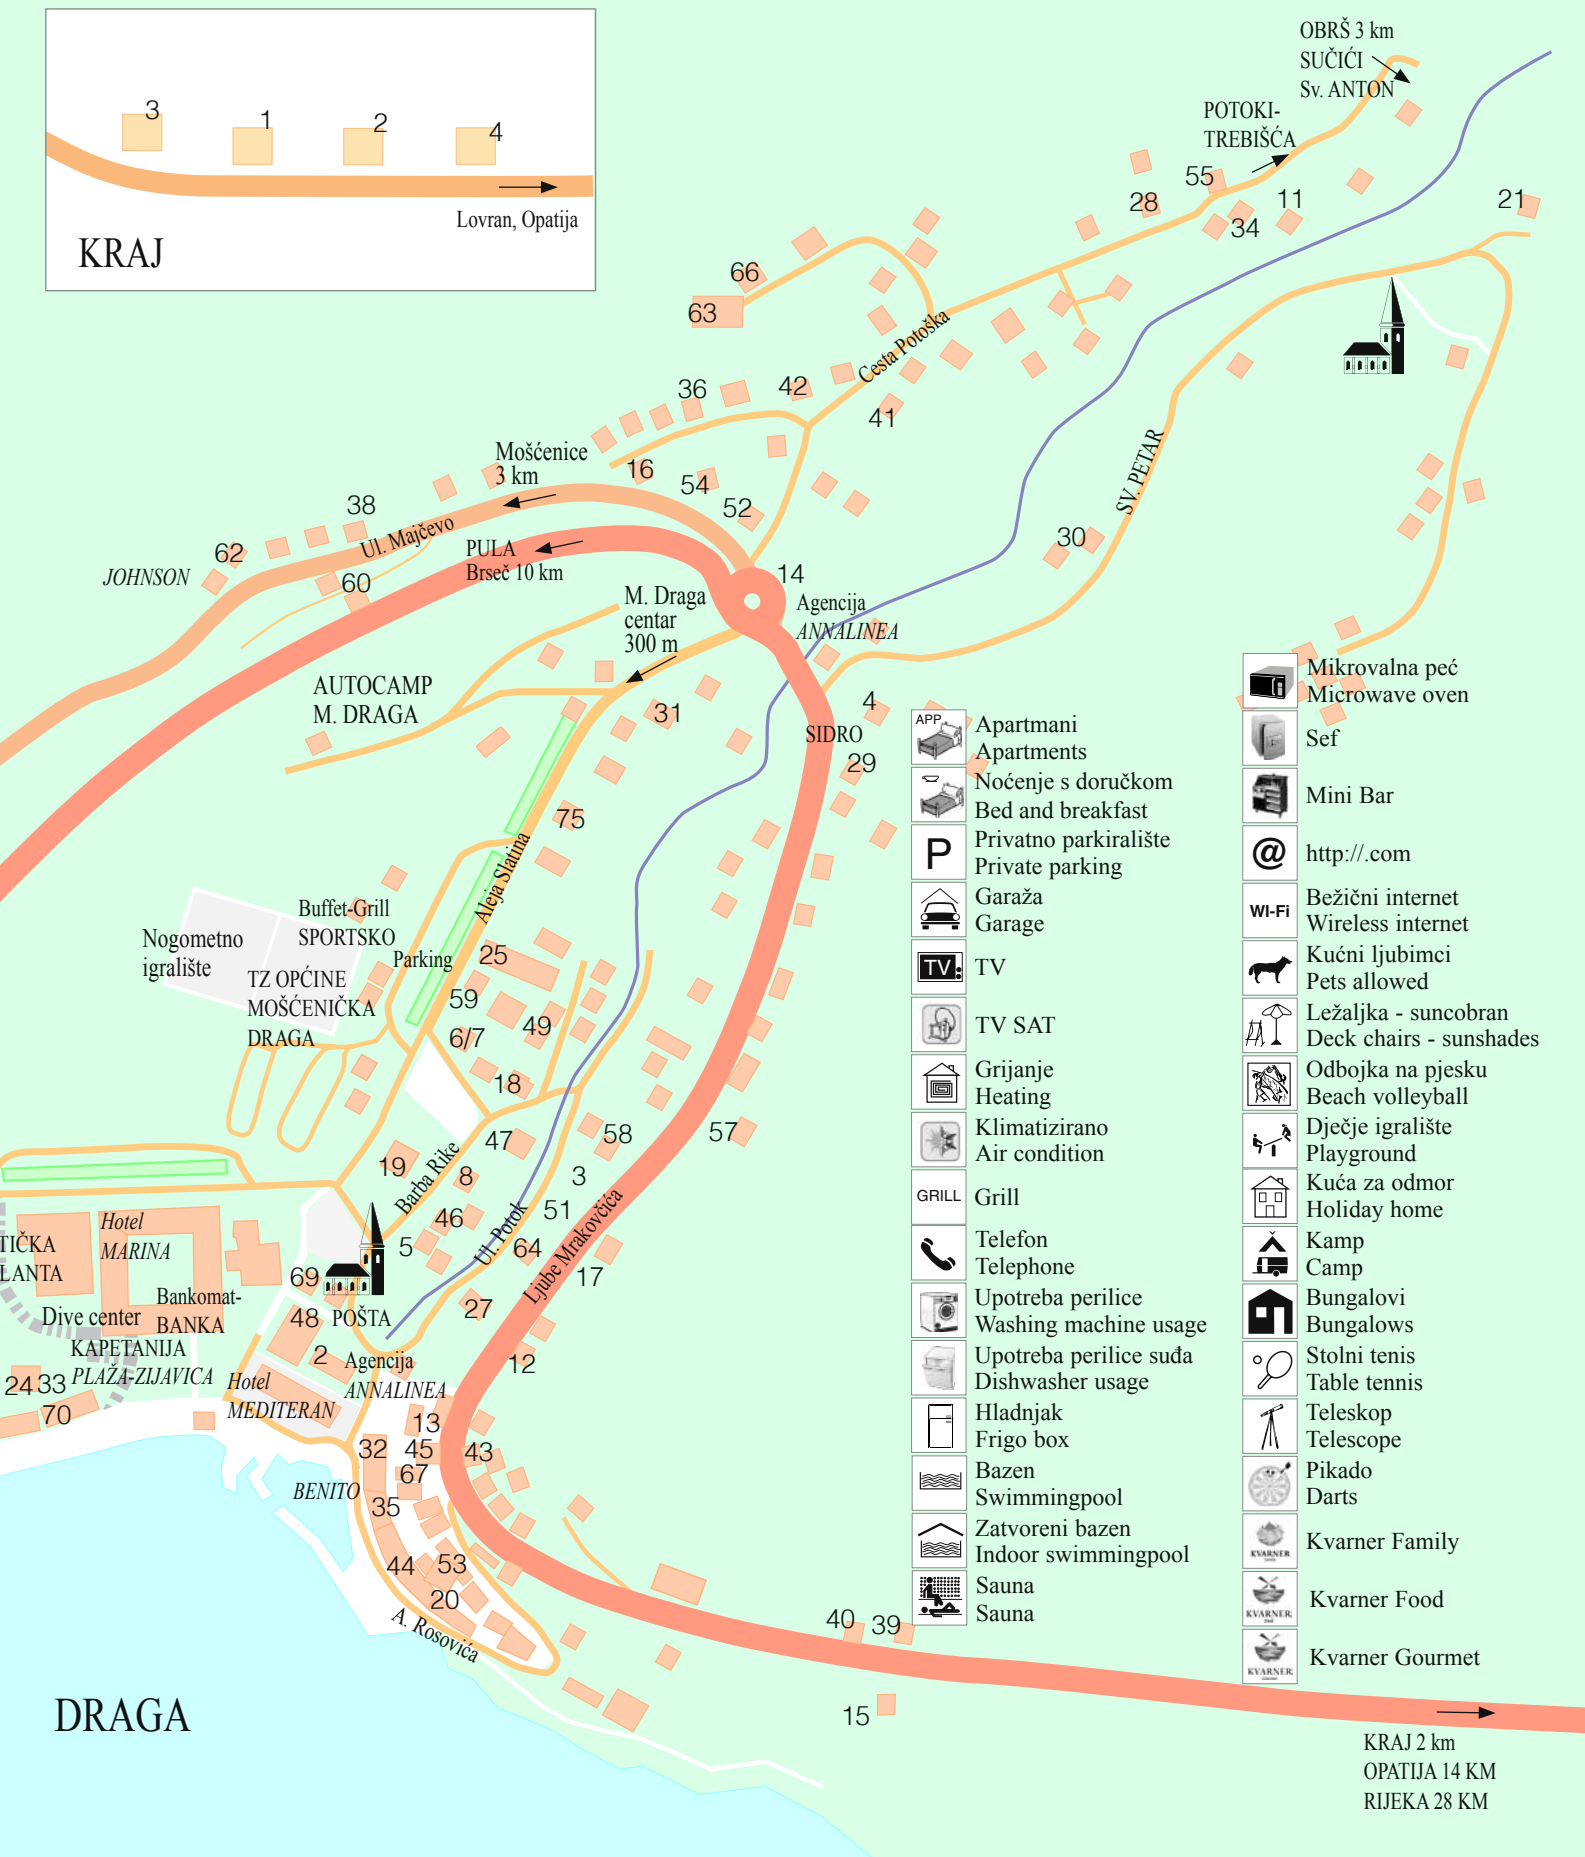

DRAGA

Mošćenička Draga ist ein alter Fischerort von einzigartiger Schönheit. In der Kvarnerbucht an den Abhängen des Učka-Gebirges (1.400 m) gelegen, mit Kiesstränden und einem klaren Meer, umgeben von heilsamen und duftenden mediterranen Wäldern, wurde Mošćenička Draga zu einem attraktiven Ort für den Familienurlaub. Die Geschichte und die Natur, zu einem einmaligen Ganzen vereint, locken zum Besuch der nahegelegenen Städtchen **Mošćenice** (3 km), **Brseč** (10 km) und **Kraj** (2 km). Ihr Aufenthalt in gut ausgestatteten privaten Apartments und Zimmern wird von den liebenswürdigen Gastgebern noch verschönt werden. Mošćenička Draga, diese Perle der Opatija-Riviera, bietet durch die Verbindung des Traditionellen und Modernen sowie mit der üppigen Natur und dem reichen touristischen Angebot eine unersetzbare Atmosphäre.

Mošćenička Draga ovvero Draga di Moschiena é un vecchio paese di pescatori veramente bello. Si trova nel Golfo del Quarnero, ai piedi del Monte Maggiore (1400 m.), circondato da boschi con piante aromatiche e medicinali della tipica vegetazione mediterranea. Ha spiagge ghiaiose bagnate da un mare cristallino, ed é un posto ideale per le vacanze delle famiglie. La storia e la natura, confuse in un insieme inscindibile, invitano a visitare le vicine borgate: **Mošćenice**/Moschienizza (3 km), **Brseč**/Bersezio (10 km) e **Kraj** (2 km). Il vostro soggiorno in appartamenti e camere ben arredate o presso affittacamere privati sarà allietato dalla gentilezza degli ospitanti. Draga di Moschiena è una delle perle della Riviera di Abbazia (Opatija); offre una vacanza indimenticabile unendo tradizione a modernità, un paesaggio meraviglioso ad una ricca offerta turistica.